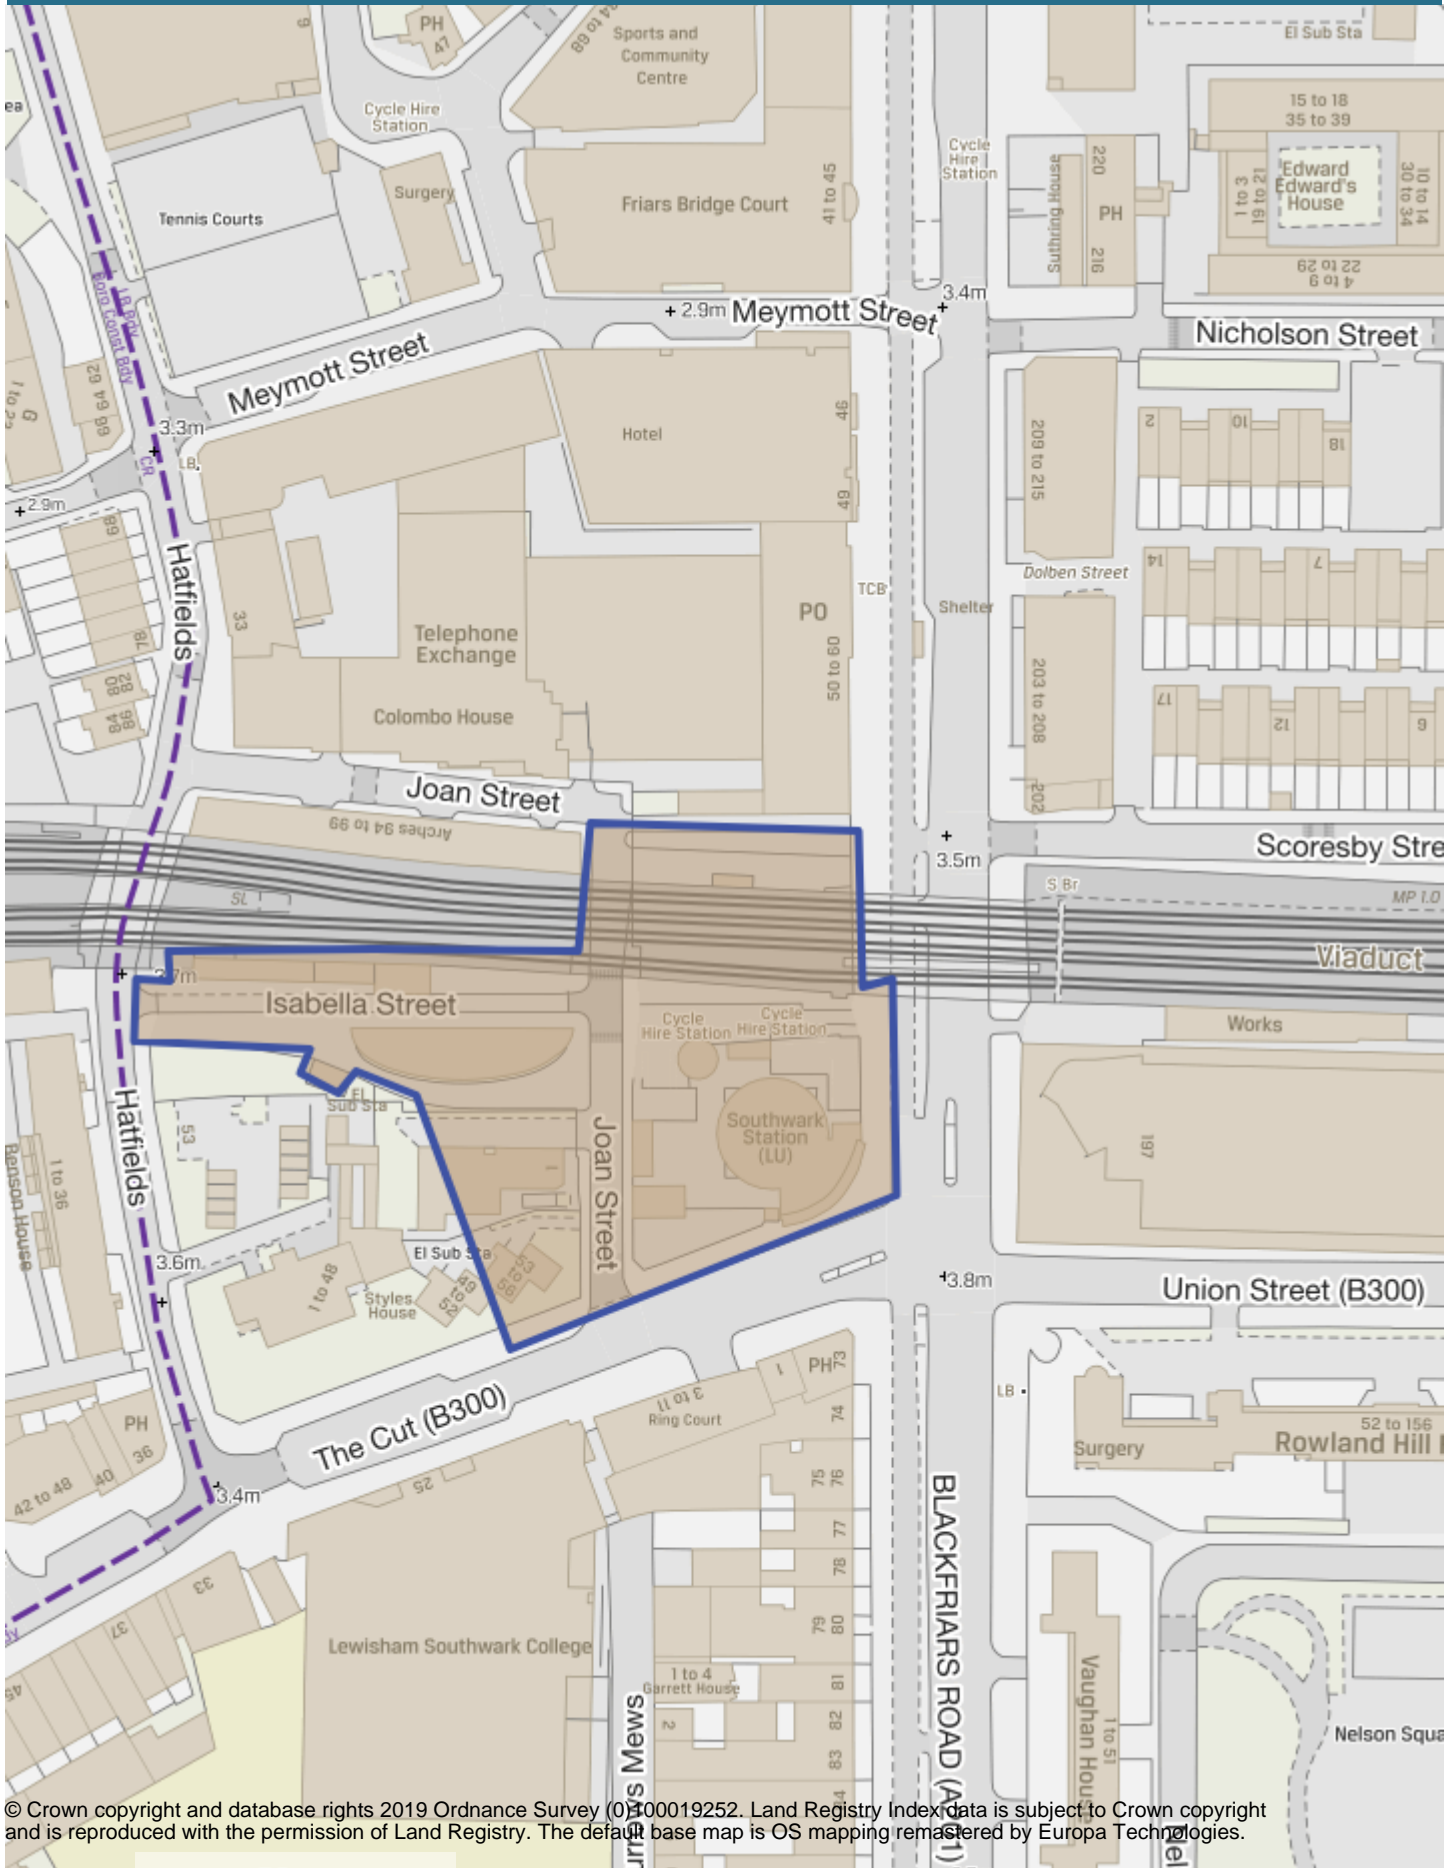

Southwark Underground Station The Cut, 68-70 Blackfriars Road SE1

© Crown copyright and database rights 2019 Ordnance Survey (0600019252). Land Registry Index data is subject to Crown copyright and is reproduced with the permission of Land Registry. The default base map is OS mapping remastered by Europa Technologies.